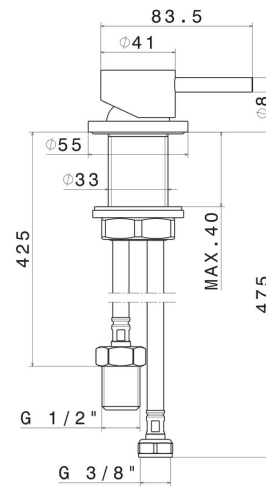

X-STEEL 316

69624X.59.067

Single lever deck-mounted washbasin control - finish PVD
Brushed Copper Bronze

PVD Brushed Copper Bronze

FEATURES

Material	Stainless Steel
Installation	Freestanding
Control type	Single lever
Water mixing	Mechanical

TECHNICAL DRAWING

X-STEEL 316

69624X.59.067

Single lever deck-mounted washbasin control - finish PVD Brushed Copper Bronze

AVAILABLE FINISHES

59.067

PVD Brushed Copper Bronze

50.050