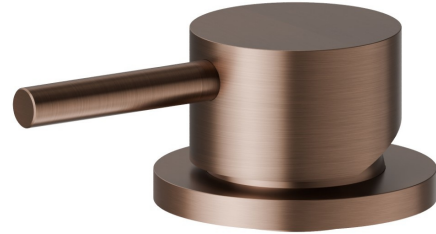

X-STEEL 316

69624X.59.067

Single lever deck-mounted washbasin control - finish PVD
Brushed Copper Bronze

PVD Brushed Copper Bronze

FEATURES

Material	Stainless Steel
Installation	Freestanding
Control type	Single lever
Water mixing	Mechanical

TECHNICAL DRAWING

X-STEEL 316

69624X.59.067

Single lever deck-mounted washbasin control - finish PVD Brushed Copper Bronze

AVAILABLE FINISHES

59.067

PVD Brushed Copper Bronze

50.050

finish Stainless Steel

59.064

finish PVD Brushed Gun Metal

59.097

finish PVD Brushed Gold

59.098

finish PVD Brushed Pale Gold