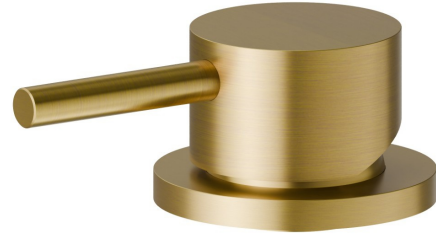

# X-STEEL 316

69624X.59.097

Single lever deck-mounted washbasin control - finish PVD  
Brushed Gold

PVD Brushed Gold

## FEATURES

Material	<b>Stainless Steel</b>
Installation	<b>Freestanding</b>
Control type	<b>Single lever</b>
Water mixing	<b>Mechanical</b>

## TECHNICAL DRAWING

**X-STEEL 316**

**69624X.59.097**

Single lever deck-mounted washbasin control - finish PVD Brushed Gold

**AVAILABLE FINISHES**

---

**59.097**

PVD Brushed Gold