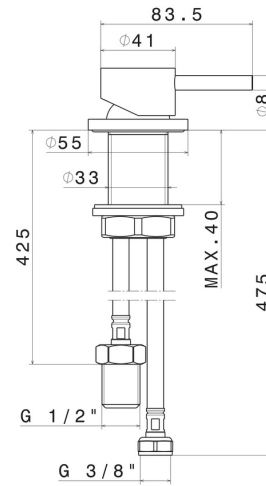

# X-STEEL 316

69624X.59.097

Single lever deck-mounted washbasin control - finish PVD  
Brushed Gold

PVD Brushed Gold

## TECHNICAL DRAWING

**X-STEEL 316**

**69624X.59.097**

Single lever deck-mounted washbasin control - finish PVD Brushed Gold

**AVAILABLE FINISHES**

---

**59.097**

PVD Brushed Gold