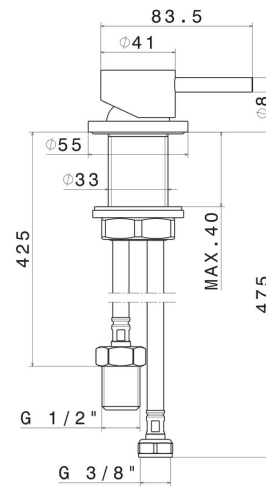

X-STEEL 316

69624X.59.098

Single lever deck-mounted washbasin control - finish PVD
Brushed Pale Gold

PVD Brushed Pale Gold

FEATURES

Material	Stainless Steel
Installation	Freestanding
Control type	Single lever
Water mixing	Mechanical

TECHNICAL DRAWING

X-STEEL 316

69624X.59.098

Single lever deck-mounted washbasin control - finish PVD Brushed Pale Gold

AVAILABLE FINISHES

59.098

PVD Brushed Pale Gold

50.050