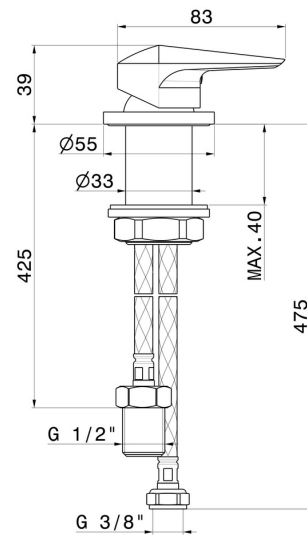

DELTA ZERO

72205.01.014

Single lever deck-mounted washbasin control - finish Matt White

FEATURES

Material	Brass
Installation	Freestanding
Control type	Single lever
Water mixing	Mechanical

TECHNICAL DRAWING

DELTA ZERO

72205.01.014

Single lever deck-mounted washbasin control - finish Matt White

AVAILABLE FINISHES

01.014

Matt White

01.093

finish Matt Black