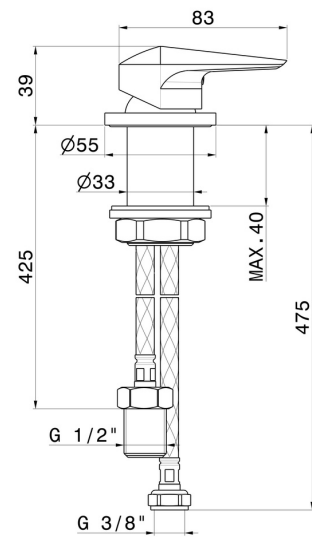

DELTA ZERO

72205.01.093

Single lever deck-mounted washbasin control - finish Matt Black

FEATURES

| | |
|--------------|---------------------|
| Material | Brass |
| Installation | Freestanding |
| Control type | Single lever |
| Water mixing | Mechanical |

TECHNICAL DRAWING

DELTA ZERO

72205.01.093

Single lever deck-mounted washbasin control - finish Matt Black

AVAILABLE FINISHES

01.093

Matt Black

01.014