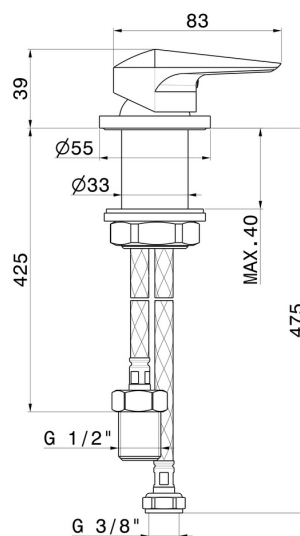

# DELTA ZERO

**72205.21.018**

Single lever deck-mounted washbasin control - finish Chrome

## FEATURES

Material	<b>Brass</b>
Installation	<b>Freestanding</b>
Control type	<b>Single lever</b>
Water mixing	<b>Mechanical</b>

## TECHNICAL DRAWING

**DELTA ZERO**

**72205.21.018**

Single lever deck-mounted washbasin control - finish Chrome

**AVAILABLE FINISHES**

---

**21.018**

Chrome