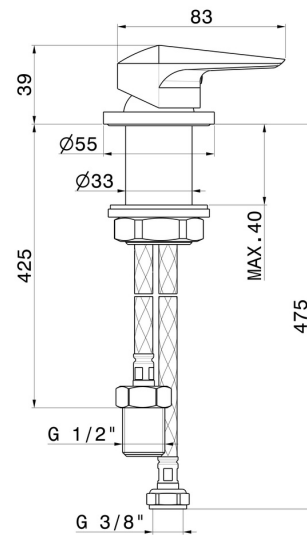

DELTA ZERO

72205.58.061

Single lever deck-mounted washbasin control - finish PVD Copper Bronze

PVD Copper Bronze

FEATURES

Material	Brass
Installation	Freestanding
Control type	Single lever
Water mixing	Mechanical

TECHNICAL DRAWING

DELTA ZERO

72205.58.061

Single lever deck-mounted washbasin control - finish PVD Copper Bronze

AVAILABLE FINISHES

58.061

PVD Copper Bronze

01.014