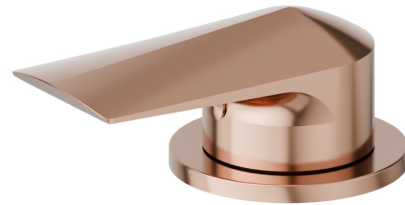

DELTA ZERO

72205.58.061

Single lever deck-mounted washbasin control - finish PVD Copper Bronze

PVD Copper Bronze

FEATURES

Material	Brass
Installation	Freestanding
Control type	Single lever
Water mixing	Mechanical

TECHNICAL DRAWING

DELTA ZERO

72205.58.061

Single lever deck-mounted washbasin control - finish PVD Copper Bronze

AVAILABLE FINISHES

58.061

PVD Copper Bronze

01.014

finish Matt White

01.093

finish Matt Black

21.018

finish Chrome

58.063

finish PVD Gun Metal

59.064