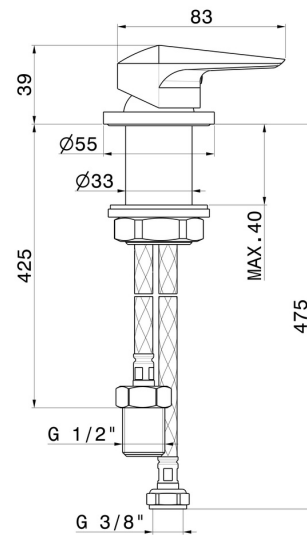

DELTA ZERO

72205.58.063

Single lever deck-mounted washbasin control - finish PVD Gun Metal

PVD Gun Metal

FEATURES

Material	Brass
Installation	Freestanding
Control type	Single lever
Water mixing	Mechanical

TECHNICAL DRAWING

DELTA ZERO

72205.58.063

Single lever deck-mounted washbasin control - finish PVD Gun Metal

AVAILABLE FINISHES

58.063

PVD Gun Metal

01.014

finish Matt White