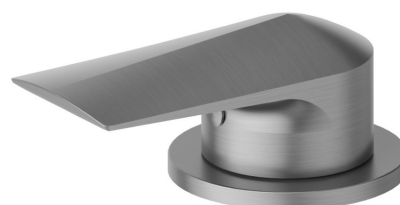

# DELTA ZERO

**72205.59.064**

Single lever deck-mounted washbasin control - finish PVD  
Brushed Gun Metal

PVD Brushed Gun Metal

## FEATURES

Material	<b>Brass</b>
Installation	<b>Freestanding</b>
Control type	<b>Single lever</b>
Water mixing	<b>Mechanical</b>

## TECHNICAL DRAWING

**DELTA ZERO**

**72205.59.064**

Single lever deck-mounted washbasin control - finish PVD Brushed Gun Metal

**AVAILABLE FINISHES**

---

**59.064**

PVD Brushed Gun Metal