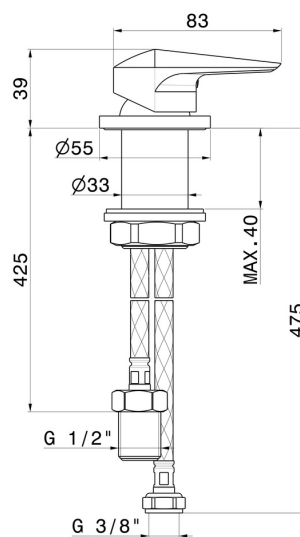

# DELTA ZERO

**72205.59.064**

Single lever deck-mounted washbasin control - finish PVD  
Brushed Gun Metal

PVD Brushed Gun Metal

## FEATURES

Material	<b>Brass</b>
Installation	<b>Freestanding</b>
Control type	<b>Single lever</b>
Water mixing	<b>Mechanical</b>

## TECHNICAL DRAWING

**DELTA ZERO**

**72205.59.064**

Single lever deck-mounted washbasin control - finish PVD Brushed Gun Metal

**AVAILABLE FINISHES**

---

**59.064**

PVD Brushed Gun Metal