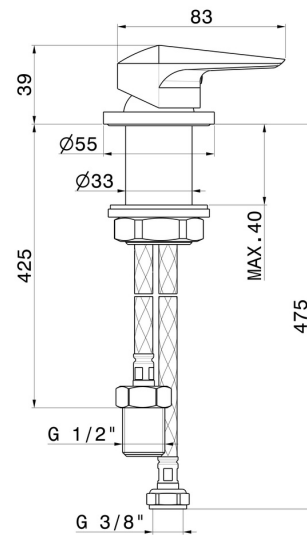

DELTA ZERO

72205.59.067

Single lever deck-mounted washbasin control - finish PVD
Brushed Copper Bronze

PVD Brushed Copper Bronze

FEATURES

Material	Brass
Installation	Freestanding
Control type	Single lever
Water mixing	Mechanical

TECHNICAL DRAWING

DELTA ZERO

72205.59.067

Single lever deck-mounted washbasin control - finish PVD Brushed Copper Bronze

AVAILABLE FINISHES

59.067

PVD Brushed Copper Bronze

01.014