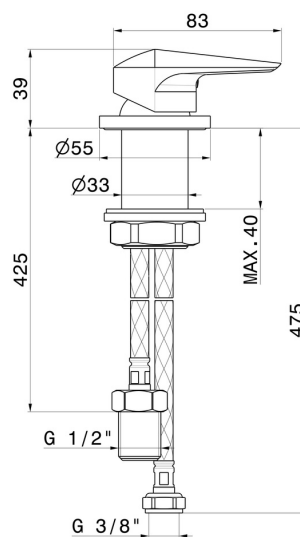

DELTA ZERO

72205.59.097

Single lever deck-mounted washbasin control - finish PVD
Brushed Gold

PVD Brushed Gold

FEATURES

| | |
|--------------|---------------------|
| Material | Brass |
| Installation | Freestanding |
| Control type | Single lever |
| Water mixing | Mechanical |

TECHNICAL DRAWING

DELTA ZERO

72205.59.097

Single lever deck-mounted washbasin control - finish PVD Brushed Gold

AVAILABLE FINISHES

59.097

PVD Brushed Gold

01.014