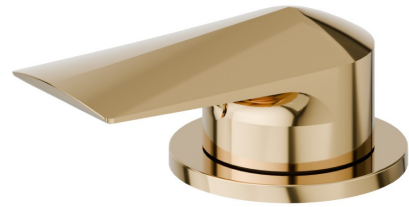

DELTA ZERO

72205.61.020

Single lever deck-mounted washbasin control - finish PVD
Glossy Gold

PVD Glossy Gold

FEATURES

Material	Brass
Installation	Freestanding
Control type	Single lever
Water mixing	Mechanical

TECHNICAL DRAWING

DELTA ZERO

72205.61.020

Single lever deck-mounted washbasin control - finish PVD Glossy Gold

AVAILABLE FINISHES

61.020

PVD Glossy Gold

01.014

finish Matt White

01.093

finish Matt Black

21.018

finish Chrome

58.061

finish PVD Copper Bronze

58.063