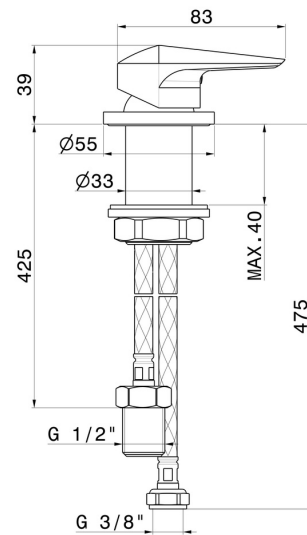

DELTA ZERO

72205.61.020

Single lever deck-mounted washbasin control - finish PVD
Glossy Gold

PVD Glossy Gold

FEATURES

Material	Brass
Installation	Freestanding
Control type	Single lever
Water mixing	Mechanical

TECHNICAL DRAWING

DELTA ZERO

72205.61.020

Single lever deck-mounted washbasin control - finish PVD Glossy Gold

AVAILABLE FINISHES

61.020

PVD Glossy Gold

01.014