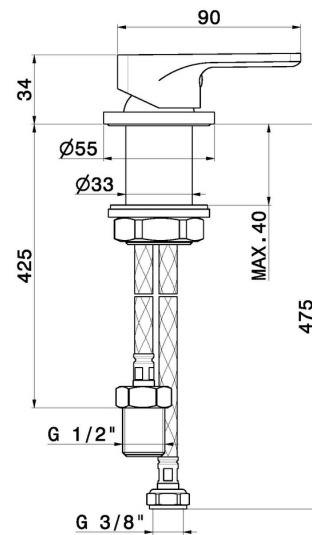

B-EASY

72605.01.014

Single lever deck-mounted washbasin control - finish Matt White

FEATURES

Material	Brass
Installation	Freestanding
Hole type	Single hole
Control type	Single lever
Water mixing	Mechanical

TECHNICAL DRAWING

B-EASY

72605.01.014

Single lever deck-mounted washbasin control - finish Matt White

AVAILABLE FINISHES

01.014

Matt White

01.093