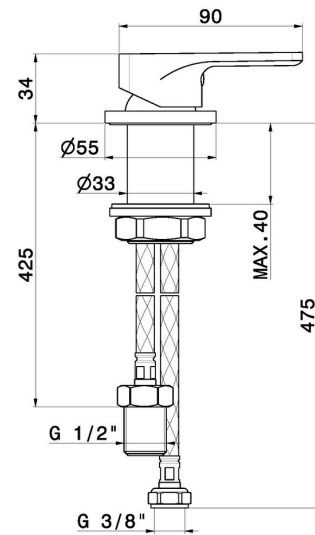

# B-EASY

**72605.01.093**

Single lever deck-mounted washbasin control - finish Matt Black

## FEATURES

Material	<b>Brass</b>
Installation	<b>Freestanding</b>
Hole type	<b>Single hole</b>
Control type	<b>Single lever</b>
Water mixing	<b>Mechanical</b>

## TECHNICAL DRAWING

**B-EASY**

**72605.01.093**

Single lever deck-mounted washbasin control - finish Matt Black

**AVAILABLE FINISHES**

---

**01.093**

Matt Black