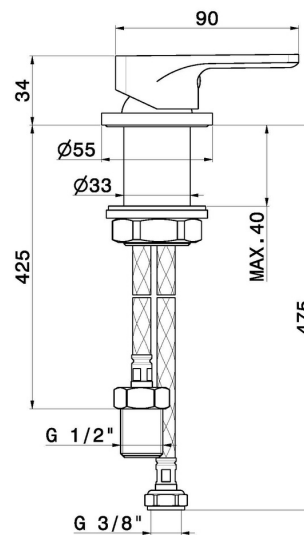

B-EASY

72605.21.018

Single lever deck-mounted washbasin control - finish Chrome

Chrome

FEATURES

Material	Brass
Installation	Freestanding
Hole type	Single hole
Control type	Single lever
Water mixing	Mechanical

TECHNICAL DRAWING

B-EASY

72605.21.018

Single lever deck-mounted washbasin control - finish Chrome

AVAILABLE FINISHES

21.018

Chrome

01.014