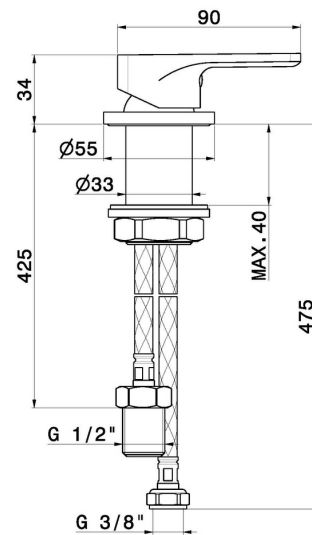

B-EASY

72605.M0.070

Single lever deck-mounted washbasin control - finish Titanium Satin

Titanium Satin

FEATURES

Material	Brass
Installation	Freestanding
Hole type	Single hole
Control type	Single lever
Water mixing	Mechanical

TECHNICAL DRAWING

B-EASY

72605.M0.070

Single lever deck-mounted washbasin control - finish Titanium Satin

AVAILABLE FINISHES

M0.070

Titanium Satin

01.014