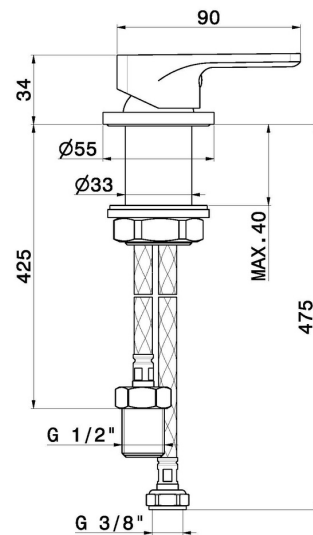

B-EASY

72605.M0.071

Single lever deck-mounted washbasin control - finish Gold Satin

Gold Satin

FEATURES

Material	Brass
Installation	Freestanding
Hole type	Single hole
Control type	Single lever
Water mixing	Mechanical

TECHNICAL DRAWING

B-EASY

72605.M0.071

Single lever deck-mounted washbasin control - finish Gold Satin

AVAILABLE FINISHES

M0.071

Gold Satin

01.014