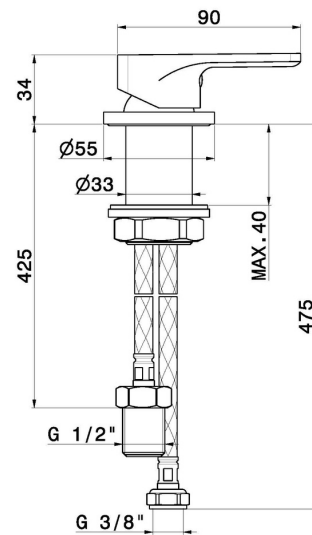

B-EASY

72605.M0.072

Single lever deck-mounted washbasin control - finish Copper Satin

Copper Satin

FEATURES

Material	Brass
Installation	Freestanding
Hole type	Single hole
Control type	Single lever
Water mixing	Mechanical

TECHNICAL DRAWING

B-EASY

72605.M0.072

Single lever deck-mounted washbasin control - finish Copper Satin

AVAILABLE FINISHES

M0.072

Copper Satin

01.014