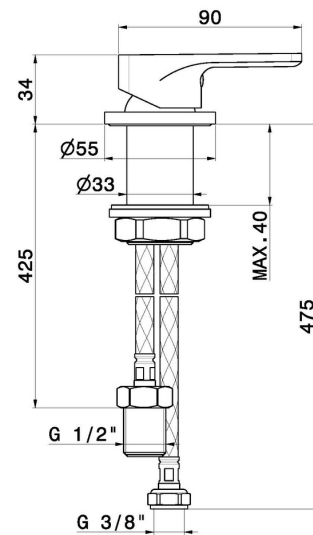

## 72605.M0.075

Single lever deck-mounted washbasin control - finish Copper Glossy

### FEATURES

---

Material	<b>Brass</b>
Installation	<b>Freestanding</b>
Hole type	<b>Single hole</b>
Control type	<b>Single lever</b>
Water mixing	<b>Mechanical</b>

### TECHNICAL DRAWING

---

**B-EASY**

**72605.M0.075**

Single lever deck-mounted washbasin control - finish Copper Glossy

**AVAILABLE FINISHES**

---

**M0.075**