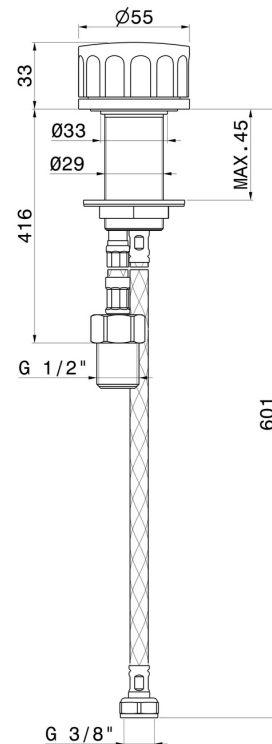

IONIKA

72805.01.014

Single lever deck-mounted washbasin control - finish Matt White

FEATURES

Material	Brass
Technology	Energy Saving
Installation	Freestanding
Hole type	Single hole
Control type	Single lever

TECHNICAL DRAWING

IONIKA

72805.01.014

Single lever deck-mounted washbasin control - finish Matt White

AVAILABLE FINISHES

01.014

Matt White

01.093