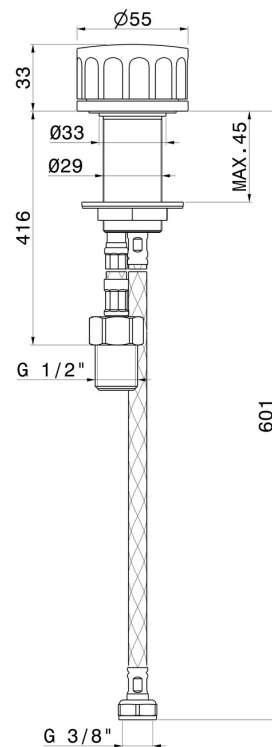

IONIKA

72805.01.093

Single lever deck-mounted washbasin control - finish Matt Black

FEATURES

Material	Brass
Technology	Energy Saving
Installation	Freestanding
Hole type	Single hole
Control type	Single lever

TECHNICAL DRAWING

 **AR Preview**
try it in your home

More Details
on our [website](#)

IONIKA

72805.01.093

Single lever deck-mounted washbasin control - finish Matt Black

AVAILABLE FINISHES

01.093