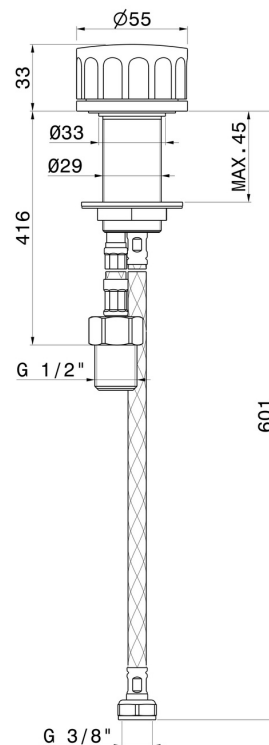

IONIKA

72805.21.018

Single lever deck-mounted washbasin control - finish Chrome

Chrome

FEATURES

Material	Brass
Technology	Energy Saving
Installation	Freestanding
Hole type	Single hole
Control type	Single lever

TECHNICAL DRAWING

 **AR Preview**
try it in your home

More Details
on our [website](#)

IONIKA

72805.21.018

Single lever deck-mounted washbasin control - finish Chrome

AVAILABLE FINISHES

21.018