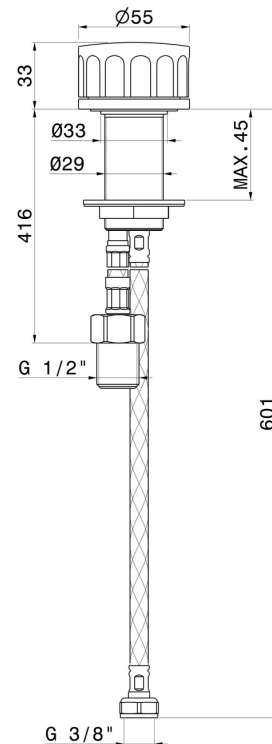

IONIKA

72805.59.064

Single lever deck-mounted washbasin control - finish PVD
Brushed Gun Metal

FEATURES

Material	Brass
Technology	Energy Saving
Installation	Freestanding
Hole type	Single hole
Control type	Single lever

TECHNICAL DRAWING

IONIKA

72805.59.064

Single lever deck-mounted washbasin control - finish PVD Brushed Gun Metal

AVAILABLE FINISHES

59.064

PVD Brushed Gun Metal

01.014