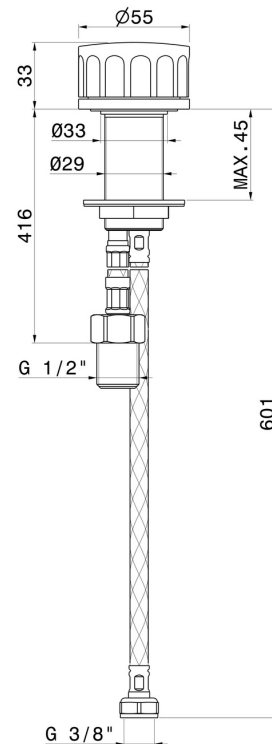

IONIKA

72805.59.066

Single lever deck-mounted washbasin control - finish PVD
Brushed steel

PVD Brushed steel

FEATURES

Material	Brass
Technology	Energy Saving
Installation	Freestanding
Hole type	Single hole
Control type	Single lever

TECHNICAL DRAWING

IONIKA

72805.59.066

Single lever deck-mounted washbasin control - finish PVD Brushed steel

AVAILABLE FINISHES

59.066

PVD Brushed steel

01.014