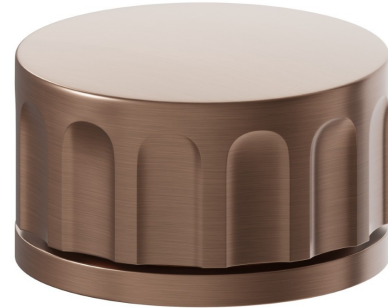

IONIKA

72805.59.067

Single lever deck-mounted washbasin control - finish PVD
Brushed Copper Bronze

PVD Brushed Copper Bronze

FEATURES

Material	Brass
Technology	Energy Saving
Installation	Freestanding
Hole type	Single hole
Control type	Single lever

TECHNICAL DRAWING

IONIKA

72805.59.067

Single lever deck-mounted washbasin control - finish PVD Brushed Copper Bronze

AVAILABLE FINISHES

59.067

PVD Brushed Copper Bronze

01.014

finish Matt White

01.093

finish Matt Black

21.018

finish Chrome

59.064

finish PVD Brushed Gun Metal

59.066

finish PVD Brushed steel

59.098

finish PVD Brushed Pale Gold

61.020

finish PVD Glossy Gold