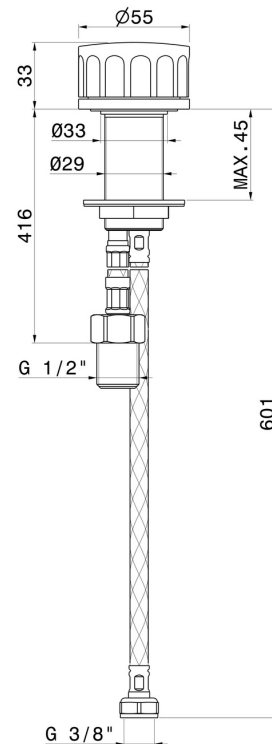

IONIKA

72805.59.067

Single lever deck-mounted washbasin control - finish PVD
Brushed Copper Bronze

PVD Brushed Copper Bronze

FEATURES

Material	Brass
Technology	Energy Saving
Installation	Freestanding
Hole type	Single hole
Control type	Single lever

TECHNICAL DRAWING

IONIKA

72805.59.067

Single lever deck-mounted washbasin control - finish PVD Brushed Copper Bronze

AVAILABLE FINISHES

59.067

PVD Brushed Copper Bronze

01.014