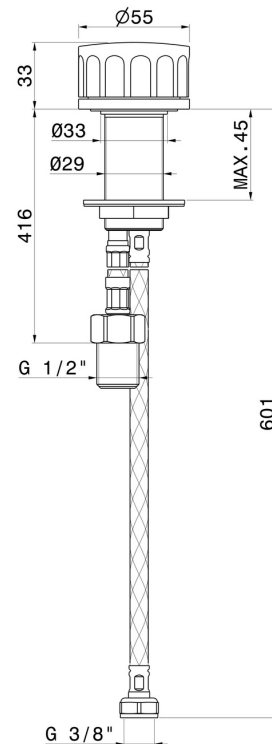

# IONIKA

**72805.59.098**

Single lever deck-mounted washbasin control - finish PVD  
Brushed Pale Gold

PVD Brushed Pale Gold

## FEATURES

Material	<b>Brass</b>
Technology	<b>Energy Saving</b>
Installation	<b>Freestanding</b>
Hole type	<b>Single hole</b>
Control type	<b>Single lever</b>

## TECHNICAL DRAWING

**IONIKA**

**72805.59.098**

Single lever deck-mounted washbasin control - finish PVD Brushed Pale Gold

**AVAILABLE FINISHES**

---

**59.098**

PVD Brushed Pale Gold