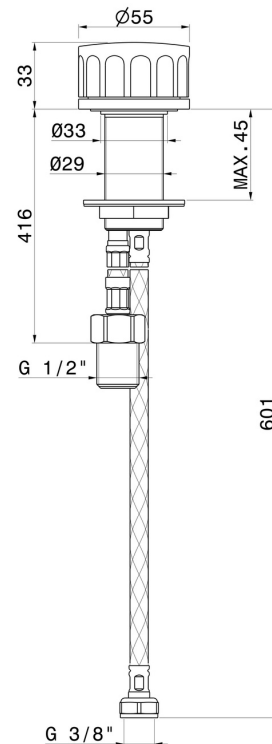

IONIKA

72805.61.020

Single lever deck-mounted washbasin control - finish PVD
Glossy Gold

PVD Glossy Gold

FEATURES

Material	Brass
Technology	Energy Saving
Installation	Freestanding
Hole type	Single hole
Control type	Single lever

TECHNICAL DRAWING

 **AR Preview**
try it in your home

More Details
on our [website](#)

IONIKA

72805.61.020

Single lever deck-mounted washbasin control - finish PVD Glossy Gold

AVAILABLE FINISHES

61.020