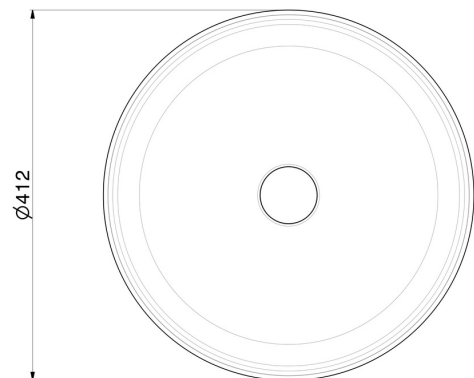

# IONIKA SUPREME

**72905.01.014**

Single lever deck-mounted washbasin control - finish Matt White

## TECHNICAL DRAWING

**IONIKA SUPREME**

**72905.01.014**

Single lever deck-mounted washbasin control - finish Matt White

**AVAILABLE FINISHES**

---

**01.014**

Matt White