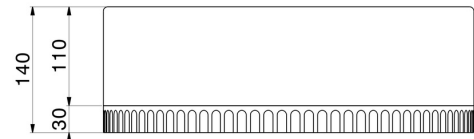

# IONIKA SUPREME

**72905.01.014**

Single lever deck-mounted washbasin control - finish Matt White

## TECHNICAL DRAWING

**IONIKA SUPREME**

**72905.01.014**

Single lever deck-mounted washbasin control - finish Matt White

**AVAILABLE FINISHES**

---

**01.014**

Matt White