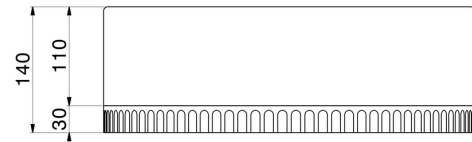

IONIKA SUPREME

72905.01.093

Single lever deck-mounted washbasin control - finish Matt Black

Matt Black

FEATURES

Material	Brass/Marble
Technology	Energy Saving
Installation	Freestanding
Hole type	Single hole
Control type	Single lever
Water mixing	Mechanical

TECHNICAL DRAWING

IONIKA SUPREME

72905.01.093

Single lever deck-mounted washbasin control - finish Matt Black

AVAILABLE FINISHES

01.093

Matt Black

01.014