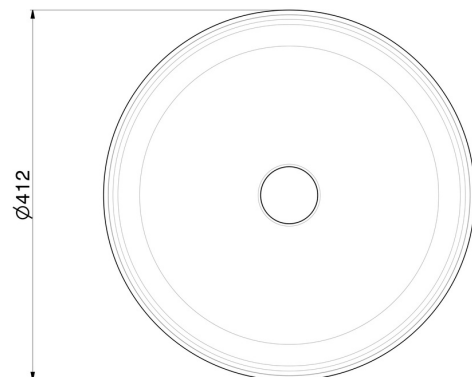

IONIKA SUPREME

72905.01.093

Single lever deck-mounted washbasin control - finish Matt Black

Matt Black

FEATURES

Material	Brass/Marble
Technology	Energy Saving
Installation	Freestanding
Hole type	Single hole
Control type	Single lever
Water mixing	Mechanical

TECHNICAL DRAWING

IONIKA SUPREME

72905.01.093

Single lever deck-mounted washbasin control - finish Matt Black

AVAILABLE FINISHES

01.093

Matt Black

01.014