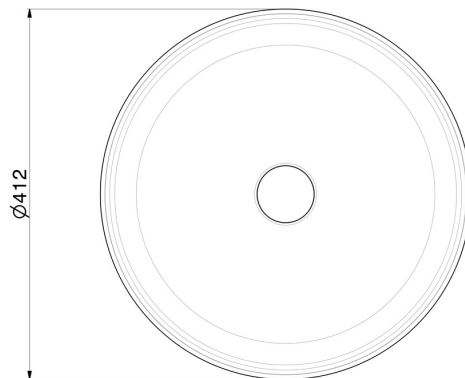

IONIKA SUPREME

72905.21.018

Single lever deck-mounted washbasin control - finish Chrome

Chrome

FEATURES

Material	Brass/Marble
Technology	Energy Saving
Installation	Freestanding
Hole type	Single hole
Control type	Single lever
Water mixing	Mechanical

TECHNICAL DRAWING

IONIKA SUPREME

72905.21.018

Single lever deck-mounted washbasin control - finish Chrome

AVAILABLE FINISHES

21.018

Chrome

01.014