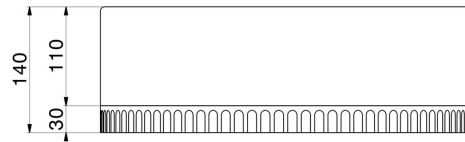

IONIKA SUPREME

72905.21.018

Single lever deck-mounted washbasin control - finish Chrome

Chrome

FEATURES

Material	Brass/Marble
Technology	Energy Saving
Installation	Freestanding
Hole type	Single hole
Control type	Single lever
Water mixing	Mechanical

TECHNICAL DRAWING

IONIKA SUPREME

72905.21.018

Single lever deck-mounted washbasin control - finish Chrome

AVAILABLE FINISHES

21.018

Chrome

01.014