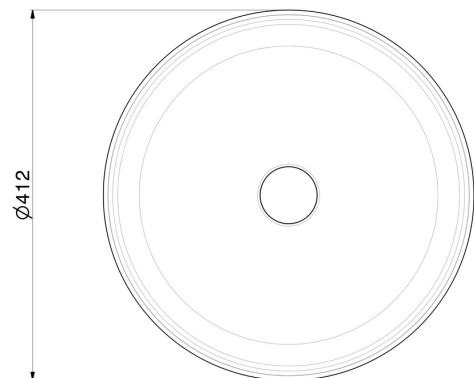

IONIKA SUPREME

72905.59.064

Single lever deck-mounted washbasin control - finish PVD
Brushed Gun Metal

PVD Brushed Gun Metal

FEATURES

Material	Brass/Marble
Technology	Energy Saving
Installation	Freestanding
Hole type	Single hole
Control type	Single lever
Water mixing	Mechanical

TECHNICAL DRAWING

IONIKA SUPREME

72905.59.064

Single lever deck-mounted washbasin control - finish PVD Brushed Gun Metal

AVAILABLE FINISHES

59.064

PVD Brushed Gun Metal

01.014