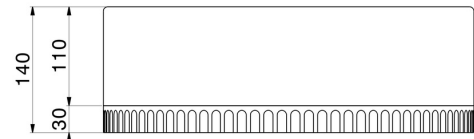

IONIKA SUPREME

72905.59.064

Single lever deck-mounted washbasin control - finish PVD
Brushed Gun Metal

PVD Brushed Gun Metal

FEATURES

Material	Brass/Marble
Technology	Energy Saving
Installation	Freestanding
Hole type	Single hole
Control type	Single lever
Water mixing	Mechanical

TECHNICAL DRAWING

IONIKA SUPREME

72905.59.064

Single lever deck-mounted washbasin control - finish PVD Brushed Gun Metal

AVAILABLE FINISHES

59.064

PVD Brushed Gun Metal

01.014