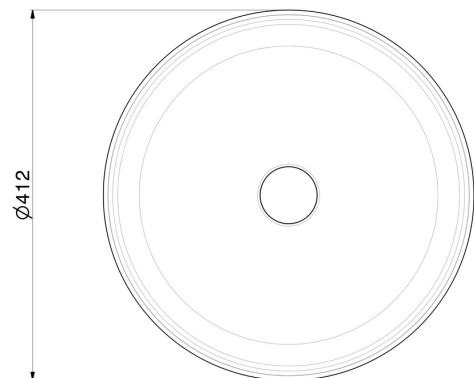

IONIKA SUPREME

72905.59.066

Single lever deck-mounted washbasin control - finish PVD
Brushed steel

PVD Brushed steel

FEATURES

Material	Brass/Marble
Technology	Energy Saving
Installation	Freestanding
Hole type	Single hole
Control type	Single lever
Water mixing	Mechanical

TECHNICAL DRAWING

IONIKA SUPREME

72905.59.066

Single lever deck-mounted washbasin control - finish PVD Brushed steel

AVAILABLE FINISHES

59.066

PVD Brushed steel

01.014