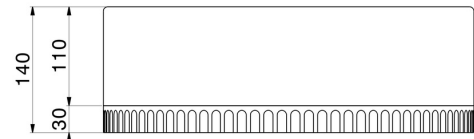

IONIKA SUPREME

72905.59.066

Single lever deck-mounted washbasin control - finish PVD
Brushed steel

PVD Brushed steel

FEATURES

Material	Brass/Marble
Technology	Energy Saving
Installation	Freestanding
Hole type	Single hole
Control type	Single lever
Water mixing	Mechanical

TECHNICAL DRAWING

IONIKA SUPREME

72905.59.066

Single lever deck-mounted washbasin control - finish PVD Brushed steel

AVAILABLE FINISHES

59.066

PVD Brushed steel

01.014