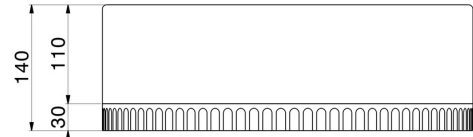

# IONIKA SUPREME

72905.59.067

Single lever deck-mounted washbasin control - finish PVD  
Brushed Copper Bronze

PVD Brushed Copper Bronze

## TECHNICAL DRAWING

**IONIKA SUPREME**

**72905.59.067**

Single lever deck-mounted washbasin control - finish PVD Brushed Copper Bronze

**AVAILABLE FINISHES**

---

**59.067**

PVD Brushed Copper Bronze