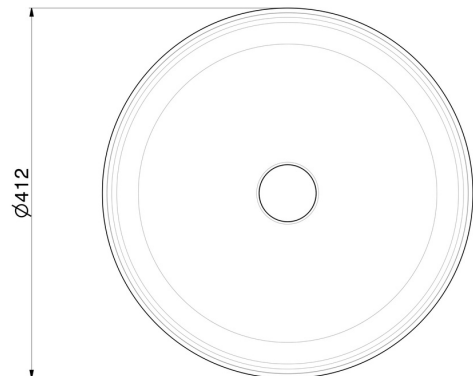

# IONIKA SUPREME

72905.59.067

Single lever deck-mounted washbasin control - finish PVD  
Brushed Copper Bronze

PVD Brushed Copper Bronze

## TECHNICAL DRAWING

**IONIKA SUPREME**

**72905.59.067**

Single lever deck-mounted washbasin control - finish PVD Brushed Copper Bronze

**AVAILABLE FINISHES**

---

**59.067**

PVD Brushed Copper Bronze