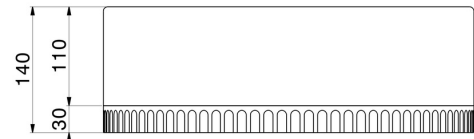

IONIKA SUPREME

72905.59.098

Single lever deck-mounted washbasin control - finish PVD
Brushed Pale Gold

PVD Brushed Pale Gold

FEATURES

Material	Brass/Marble
Technology	Energy Saving
Installation	Freestanding
Hole type	Single hole
Control type	Single lever
Water mixing	Mechanical

TECHNICAL DRAWING

IONIKA SUPREME

72905.59.098

Single lever deck-mounted washbasin control - finish PVD Brushed Pale Gold

AVAILABLE FINISHES

59.098

PVD Brushed Pale Gold

01.014