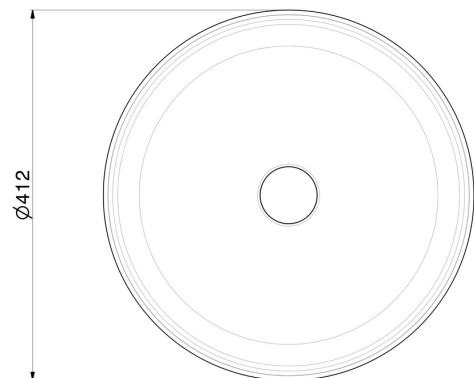

IONIKA SUPREME

72905.59.098

Single lever deck-mounted washbasin control - finish PVD
Brushed Pale Gold

PVD Brushed Pale Gold

FEATURES

Material	Brass/Marble
Technology	Energy Saving
Installation	Freestanding
Hole type	Single hole
Control type	Single lever
Water mixing	Mechanical

TECHNICAL DRAWING

IONIKA SUPREME

72905.59.098

Single lever deck-mounted washbasin control - finish PVD Brushed Pale Gold

AVAILABLE FINISHES

59.098

PVD Brushed Pale Gold

01.014