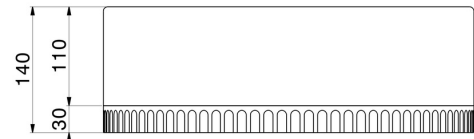

IONIKA SUPREME

72905.61.020

Single lever deck-mounted washbasin control - finish PVD
Glossy Gold

PVD Glossy Gold

FEATURES

Material	Brass/Marble
Technology	Energy Saving
Installation	Freestanding
Hole type	Single hole
Control type	Single lever
Water mixing	Mechanical

TECHNICAL DRAWING

IONIKA SUPREME

72905.61.020

Single lever deck-mounted washbasin control - finish PVD Glossy Gold

AVAILABLE FINISHES

61.020

PVD Glossy Gold

01.014