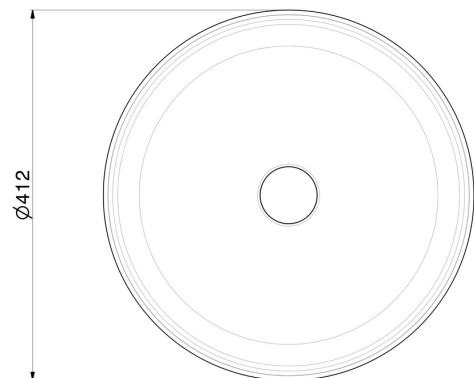

IONIKA SUPREME

72905.61.020

Single lever deck-mounted washbasin control - finish PVD
Glossy Gold

PVD Glossy Gold

FEATURES

Material	Brass/Marble
Technology	Energy Saving
Installation	Freestanding
Hole type	Single hole
Control type	Single lever
Water mixing	Mechanical

TECHNICAL DRAWING

IONIKA SUPREME

72905.61.020

Single lever deck-mounted washbasin control - finish PVD Glossy Gold

AVAILABLE FINISHES

61.020

PVD Glossy Gold

01.014