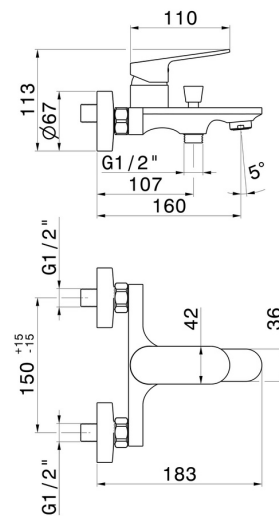

RISE UP

74040.21.018

Single lever exposed bath mixer - finish Chrome

With automatic diverter bath/shower set

FEATURES

Material	Brass
Installation	Wall mounted
Control type	Single lever
Diverter type	Automatic diverter
Water mixing	Mechanical

TECHNICAL DRAWING

 **AR Preview**
try it in your home

More Details
on our [website](#)

RISE UP

74040.21.018

Single lever exposed bath mixer - finish Chrome

AVAILABLE FINISHES

21.018