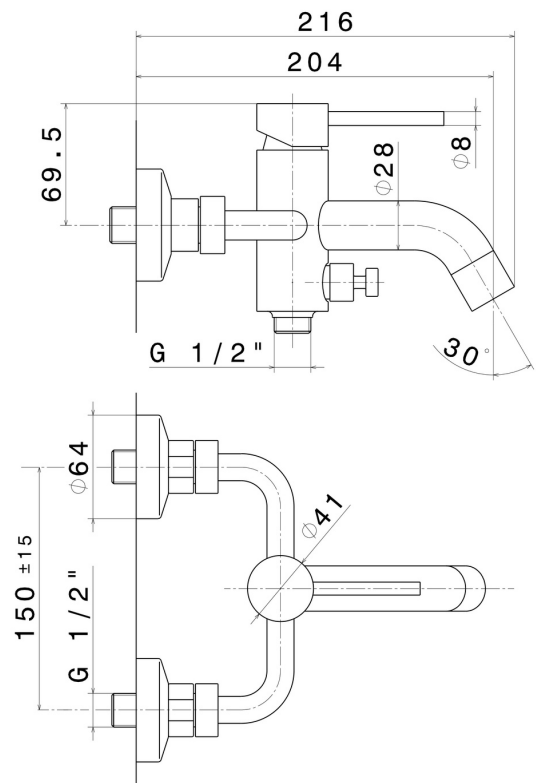

XT

4240.01.014

Single lever exposed bath mixer automatic diverter bath/shower set - finish Matt White

FEATURES

Material	Brass
Installation	Wall mounted
Control type	Single lever
Water mixing	Mechanical

TECHNICAL DRAWING