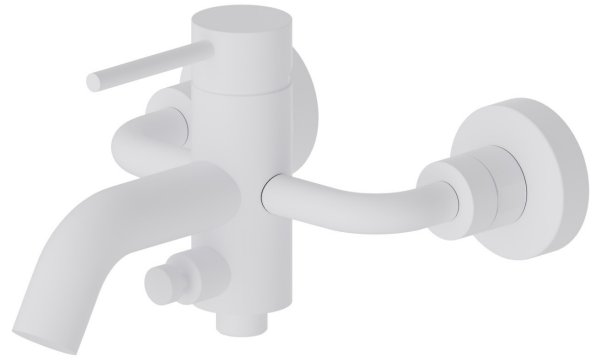

XT

4240.01.014

Single lever exposed bath mixer automatic diverter bath/shower set - finish Matt White

FEATURES

Material	Brass
Installation	Wall mounted
Control type	Single lever
Water mixing	Mechanical

TECHNICAL DRAWING

 **AR Preview**
try it in your home

More Details
on our [website](#)

XT

4240.01.014

Single lever exposed bath mixer automatic diverter bath/shower set - finish Matt White

AVAILABLE FINISHES

01.014

Matt White