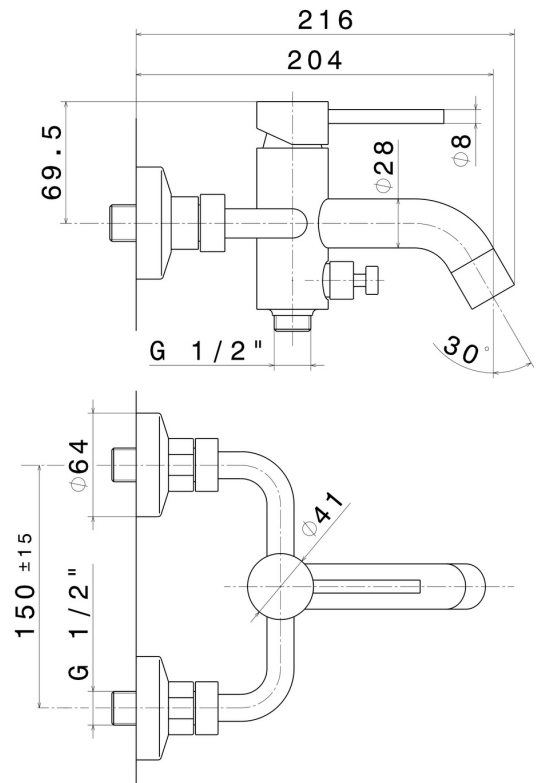

TECHNICAL DRAWING

AR Preview
try it in your home

More Details
on our [website](#)