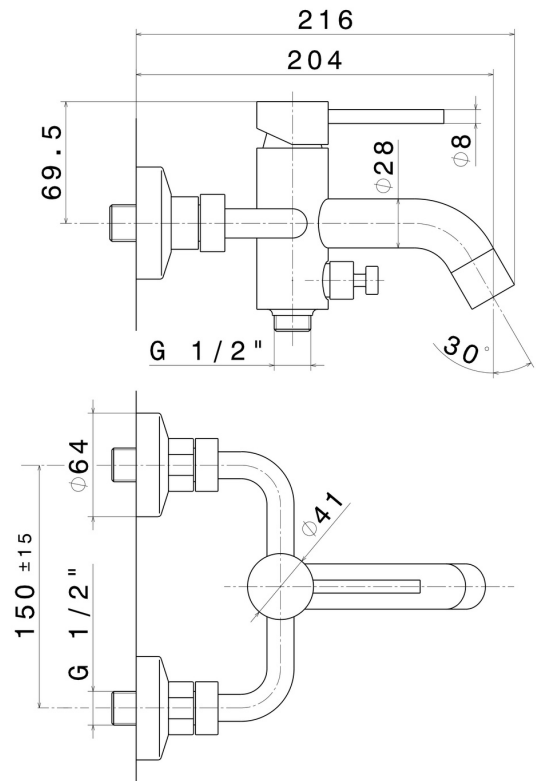

XT

4240.21.018

Single lever exposed bath mixer automatic diverter
bath/shower set - finish Chrome

Chrome

FEATURES

Material
Installation
Control type
Water mixing

Brass
Wall mounted
Single lever
Mechanical

TECHNICAL DRAWING