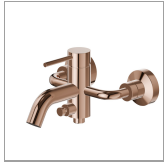

# XT

**4240.58.061**

Single lever exposed bath mixer automatic diverter bath/shower set - finish PVD Copper Bronze

PVD Copper Bronze

## FEATURES

Material	<b>Brass</b>
Installation	<b>Wall mounted</b>
Control type	<b>Single lever</b>
Water mixing	<b>Mechanical</b>

## TECHNICAL DRAWING

 **AR Preview**  
try it in your home

**More Details**  
on our [website](#)

**XT**

**4240.58.061**

Single lever exposed bath mixer automatic diverter bath/shower set - finish PVD Copper Bronze