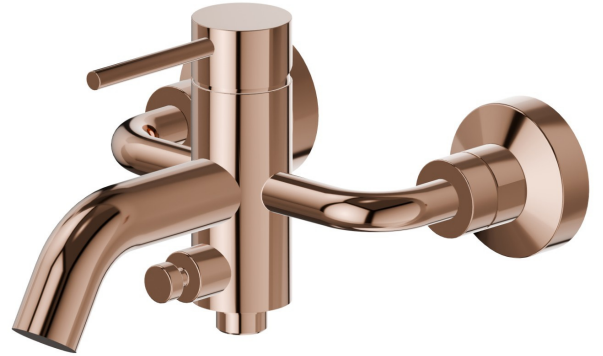

# XT

**4240.58.061**

Single lever exposed bath mixer automatic diverter bath/shower set - finish PVD Copper Bronze

PVD Copper Bronze

## FEATURES

Material	<b>Brass</b>
Installation	<b>Wall mounted</b>
Control type	<b>Single lever</b>
Water mixing	<b>Mechanical</b>

## TECHNICAL DRAWING

 **AR Preview**  
try it in your home

**More Details**  
on our [website](#)

**XT**

**4240.58.061**

Single lever exposed bath mixer automatic diverter bath/shower set - finish PVD Copper Bronze