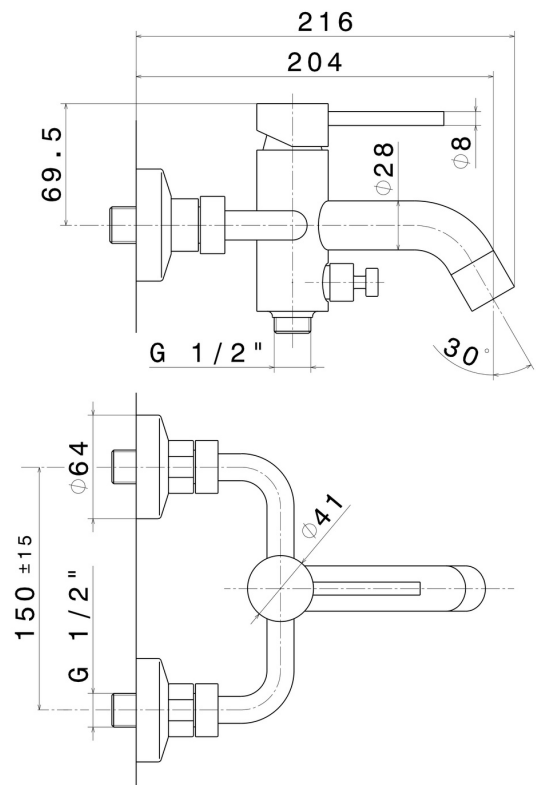

TECHNICAL DRAWING

AR Preview
try it in your home

More Details
on our [website](#)