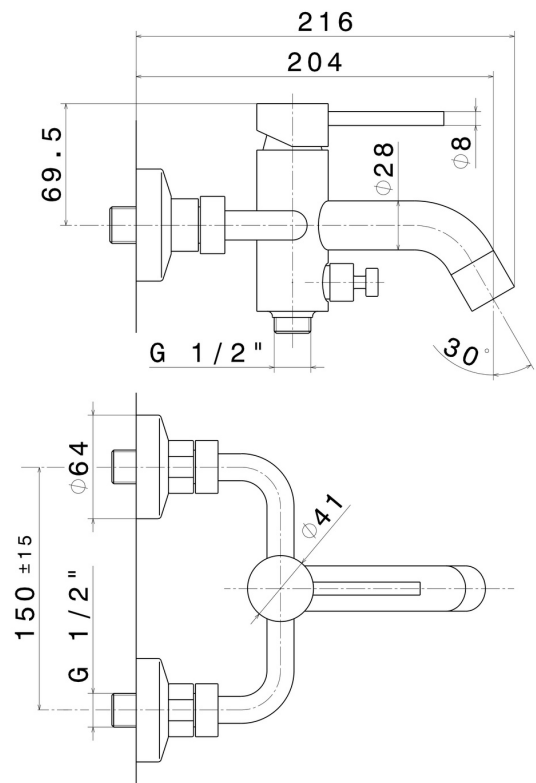

# XT

**4240.58.063**

Single lever exposed bath mixer automatic diverter  
bath/shower set - finish PVD Gun Metal

PVD Gun Metal

## FEATURES

Material  
Installation  
Control type  
Water mixing

**Brass**  
**Wall mounted**  
**Single lever**  
**Mechanical**

## TECHNICAL DRAWING

  
**AR Preview**  
try it in your home

**More Details**  
on our [website](#)

**XT**

**4240.58.063**

Single lever exposed bath mixer automatic diverter bath/shower set - finish PVD Gun Metal