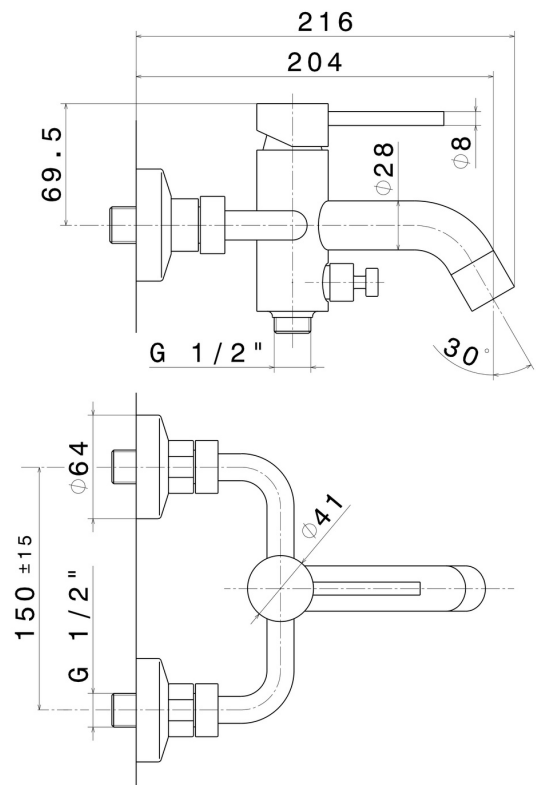

# XT

**4240.59.064**

Single lever exposed bath mixer automatic diverter bath/shower set - finish PVD Brushed Gun Metal

PVD Brushed Gun Metal

## FEATURES

Material	<b>Brass</b>
Installation	<b>Wall mounted</b>
Control type	<b>Single lever</b>
Water mixing	<b>Mechanical</b>

## TECHNICAL DRAWING

 **AR Preview**  
try it in your home

More Details  
on our [website](#)

**XT**

**4240.59.064**

Single lever exposed bath mixer automatic diverter bath/shower set - finish PVD Brushed Gun Metal