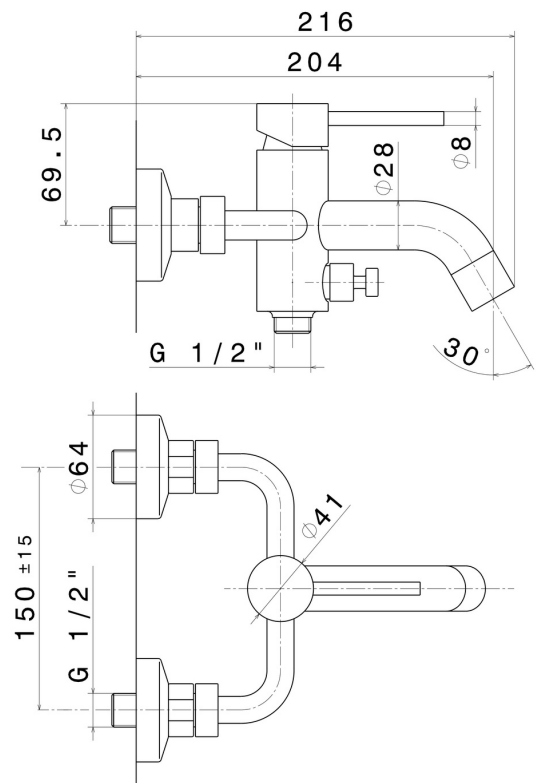

XT

4240.59.066

Single lever exposed bath mixer automatic diverter bath/shower set - finish PVD Brushed steel

PVD Brushed steel

FEATURES

Material	Brass
Installation	Wall mounted
Control type	Single lever
Water mixing	Mechanical

TECHNICAL DRAWING

XT

4240.59.066

Single lever exposed bath mixer automatic diverter bath/shower set - finish PVD Brushed steel

AVAILABLE FINISHES

59.066

PVD Brushed steel

01.014