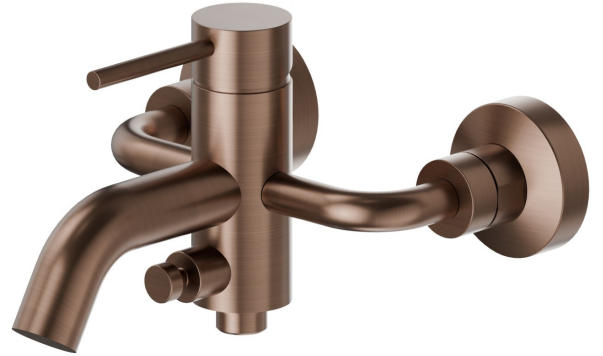

XT

4240.59.067

Single lever exposed bath mixer automatic diverter bath/shower set - finish PVD Brushed Copper Bronze

PVD Brushed Copper Bronze

FEATURES

| | |
|--------------|---------------------|
| Material | Brass |
| Installation | Wall mounted |
| Control type | Single lever |
| Water mixing | Mechanical |

TECHNICAL DRAWING

XT

4240.59.067

Single lever exposed bath mixer automatic diverter bath/shower set - finish PVD Brushed Copper Bronze

AVAILABLE FINISHES

59.067

PVD Brushed Copper Bronze

01.014

finish Matt White

01.093

finish Matt Black

21.018

finish Chrome

47.083

finish Groove Bronze

58.061