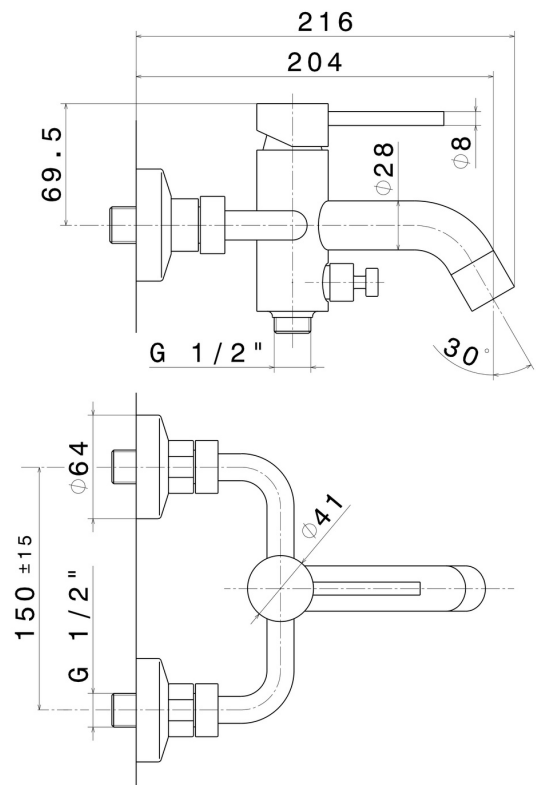

XT

4240.59.067

Single lever exposed bath mixer automatic diverter bath/shower set - finish PVD Brushed Copper Bronze

PVD Brushed Copper Bronze

FEATURES

| | |
|--------------|---------------------|
| Material | Brass |
| Installation | Wall mounted |
| Control type | Single lever |
| Water mixing | Mechanical |

TECHNICAL DRAWING

XT

4240.59.067

Single lever exposed bath mixer automatic diverter bath/shower set - finish PVD Brushed Copper Bronze

AVAILABLE FINISHES

59.067

PVD Brushed Copper Bronze

01.014