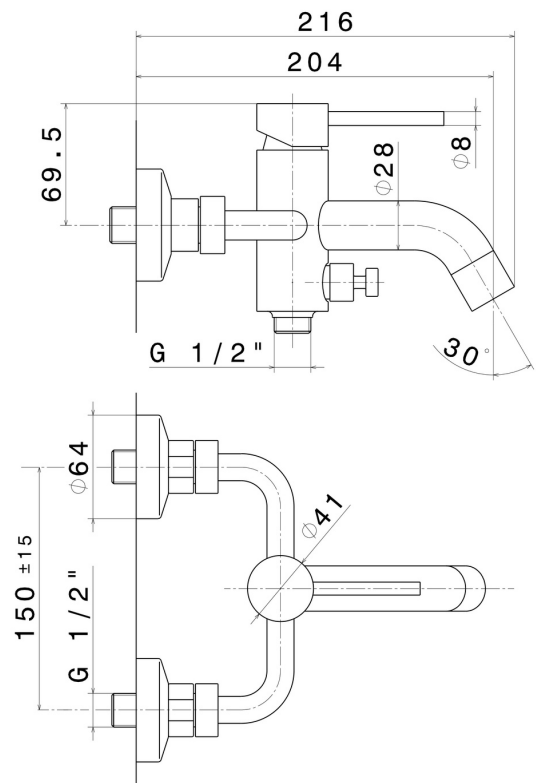

XT

4240.M0.071

Single lever exposed bath mixer automatic diverter bath/shower set - finish Gold Satin

FEATURES

Material	Brass
Installation	Wall mounted
Control type	Single lever
Water mixing	Mechanical

TECHNICAL DRAWING