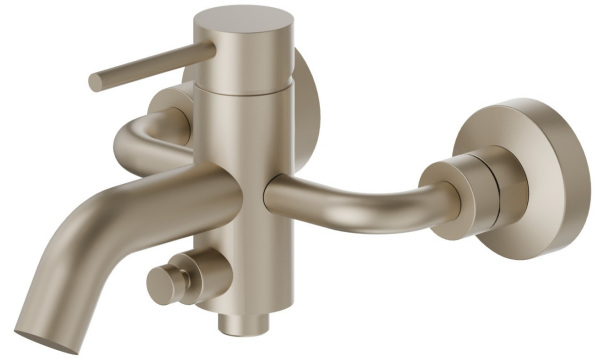

XT

4240.M0.071

Single lever exposed bath mixer automatic diverter bath/shower set - finish Gold Satin

FEATURES

Material	Brass
Installation	Wall mounted
Control type	Single lever
Water mixing	Mechanical

TECHNICAL DRAWING

 **AR Preview**
try it in your home

More Details
on our [website](#)

XT

4240.M0.071

Single lever exposed bath mixer automatic diverter bath/shower set - finish Gold Satin

AVAILABLE FINISHES

M0.071

Gold Satin

01.014

finish Matt White

01.093

finish Matt Black

21.018

finish Chrome

47.083

finish Groove Bronze