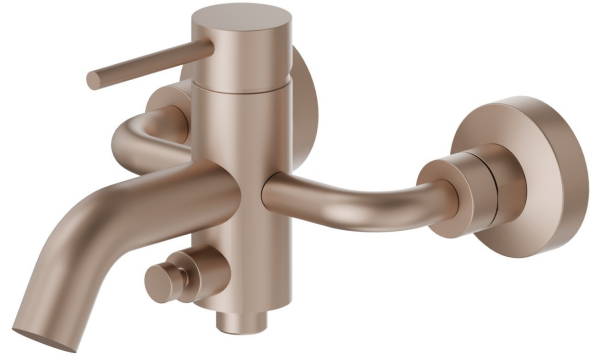

# XT

## 4240.M0.072

Single lever exposed bath mixer automatic diverter bath/shower set - finish Copper Satin

### FEATURES

Material	<b>Brass</b>
Installation	<b>Wall mounted</b>
Control type	<b>Single lever</b>
Water mixing	<b>Mechanical</b>

### TECHNICAL DRAWING

 **AR Preview**  
try it in your home

**More Details**  
on our [website](#)

**XT**

**4240.M0.072**

Single lever exposed bath mixer automatic diverter bath/shower set - finish Copper Satin