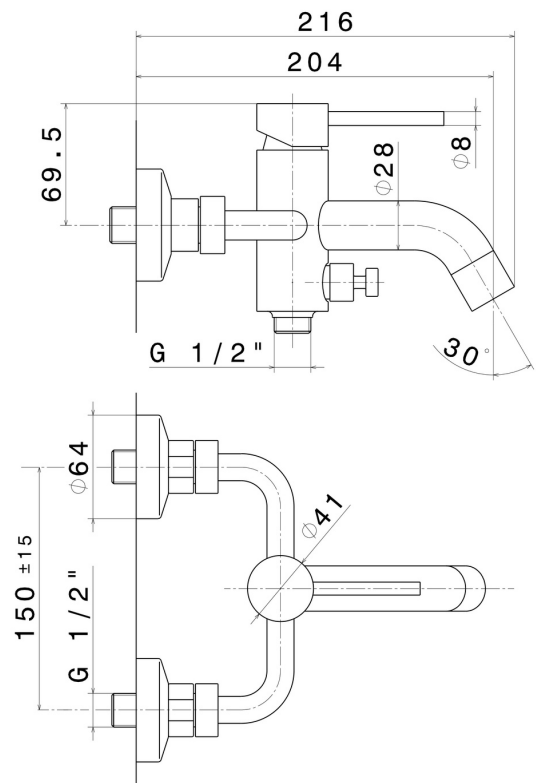

TECHNICAL DRAWING

AR Preview
try it in your home

More Details
on our [website](#)