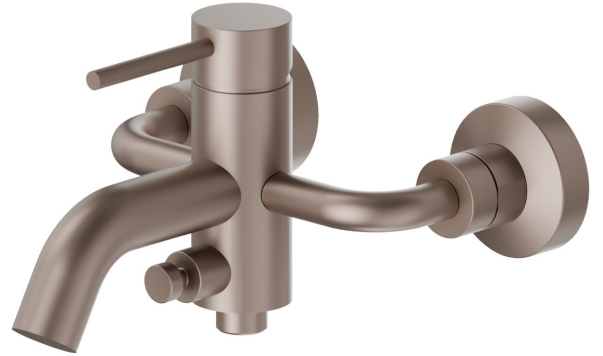

XT

4240.M0.075

Single lever exposed bath mixer automatic diverter bath/shower set - finish Copper Glossy

FEATURES

Material	Brass
Installation	Wall mounted
Control type	Single lever
Water mixing	Mechanical

TECHNICAL DRAWING

XT

4240.M0.075

Single lever exposed bath mixer automatic diverter bath/shower set - finish Copper Glossy

AVAILABLE FINISHES

M0.075

Copper Glossy

01.014

finish Matt White

01.093

finish Matt Black

21.018

finish Chrome

47.083

finish Groove Bronze

58.061