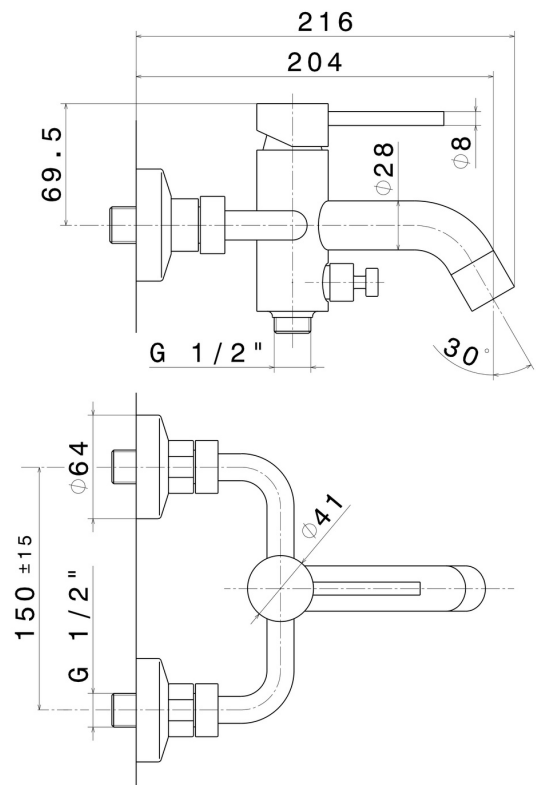

XT

4240.M0.075

Single lever exposed bath mixer automatic diverter bath/shower set - finish Copper Glossy

FEATURES

Material	Brass
Installation	Wall mounted
Control type	Single lever
Water mixing	Mechanical

TECHNICAL DRAWING

XT

4240.M0.075

Single lever exposed bath mixer automatic diverter bath/shower set - finish Copper Glossy

AVAILABLE FINISHES

M0.075

Copper Glossy

01.014