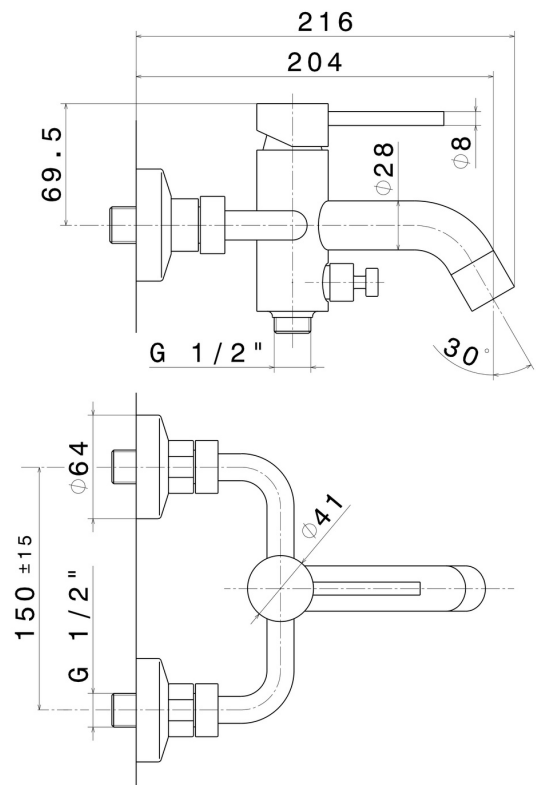

XT

4240.M0.077

Single lever exposed bath mixer automatic diverter bath/shower set - finish Carbon Satin

Carbon Satin

FEATURES

Material	Brass
Installation	Wall mounted
Control type	Single lever
Water mixing	Mechanical

TECHNICAL DRAWING

XT

4240.M0.077

Single lever exposed bath mixer automatic diverter bath/shower set - finish Carbon Satin

AVAILABLE FINISHES

M0.077

Carbon Satin

01.014