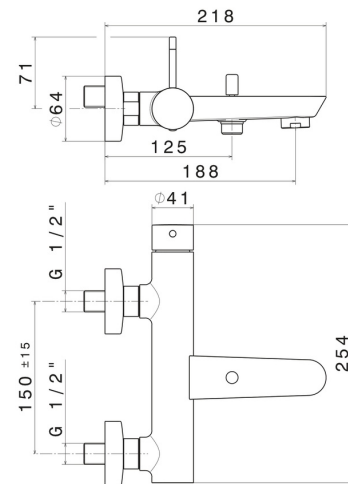

O'RAMA

68440.01.093

Single lever exposed bath mixer automatic diverter
bath/shower set - finish Matt Black

FEATURES

Material	Brass
Installation	Wall mounted
Control type	Single lever
Diverter type	Automatic diverter
Water mixing	Mechanical

TECHNICAL DRAWING

O'RAMA

68440.01.093

Single lever exposed bath mixer automatic diverter bath/shower set - finish Matt Black

AVAILABLE FINISHES

01.093

Matt Black

05.093