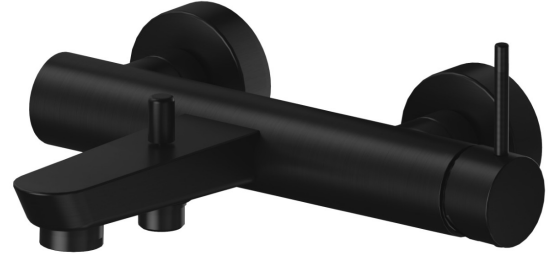

O'RAMA

68440.01.093

Single lever exposed bath mixer automatic diverter
bath/shower set - finish Matt Black

FEATURES

Material	Brass
Installation	Wall mounted
Control type	Single lever
Diverter type	Automatic diverter
Water mixing	Mechanical

TECHNICAL DRAWING

O'RAMA

68440.01.093

Single lever exposed bath mixer automatic diverter bath/shower set - finish Matt Black

AVAILABLE FINISHES

01.093

Matt Black

05.093

finish Chrome - Matt Black

61.020

finish PVD Glossy Gold

M2.070

finish Titanium Satin - Matt black

M2.071

finish Gold Satin - Matt black

M2.072

finish Copper Satin - Matt black

M2.075

finish Copper Glossy