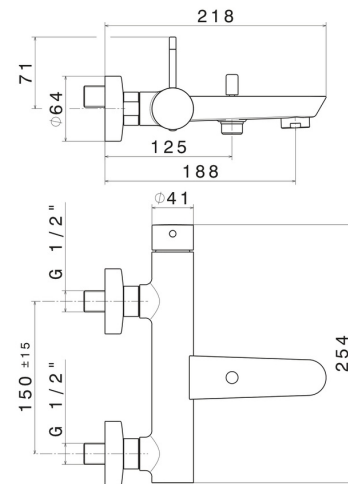

O'RAMA

68440.05.093

Single lever exposed bath mixer automatic diverter
bath/shower set - finish Chrome - Matt Black

Chrome - Matt Black

FEATURES

Material	Brass
Installation	Wall mounted
Control type	Single lever
Diverter type	Automatic diverter
Water mixing	Mechanical

TECHNICAL DRAWING

O'RAMA

68440.05.093

Single lever exposed bath mixer automatic diverter bath/shower set - finish Chrome - Matt Black

AVAILABLE FINISHES

05.093

Chrome - Matt Black

01.093